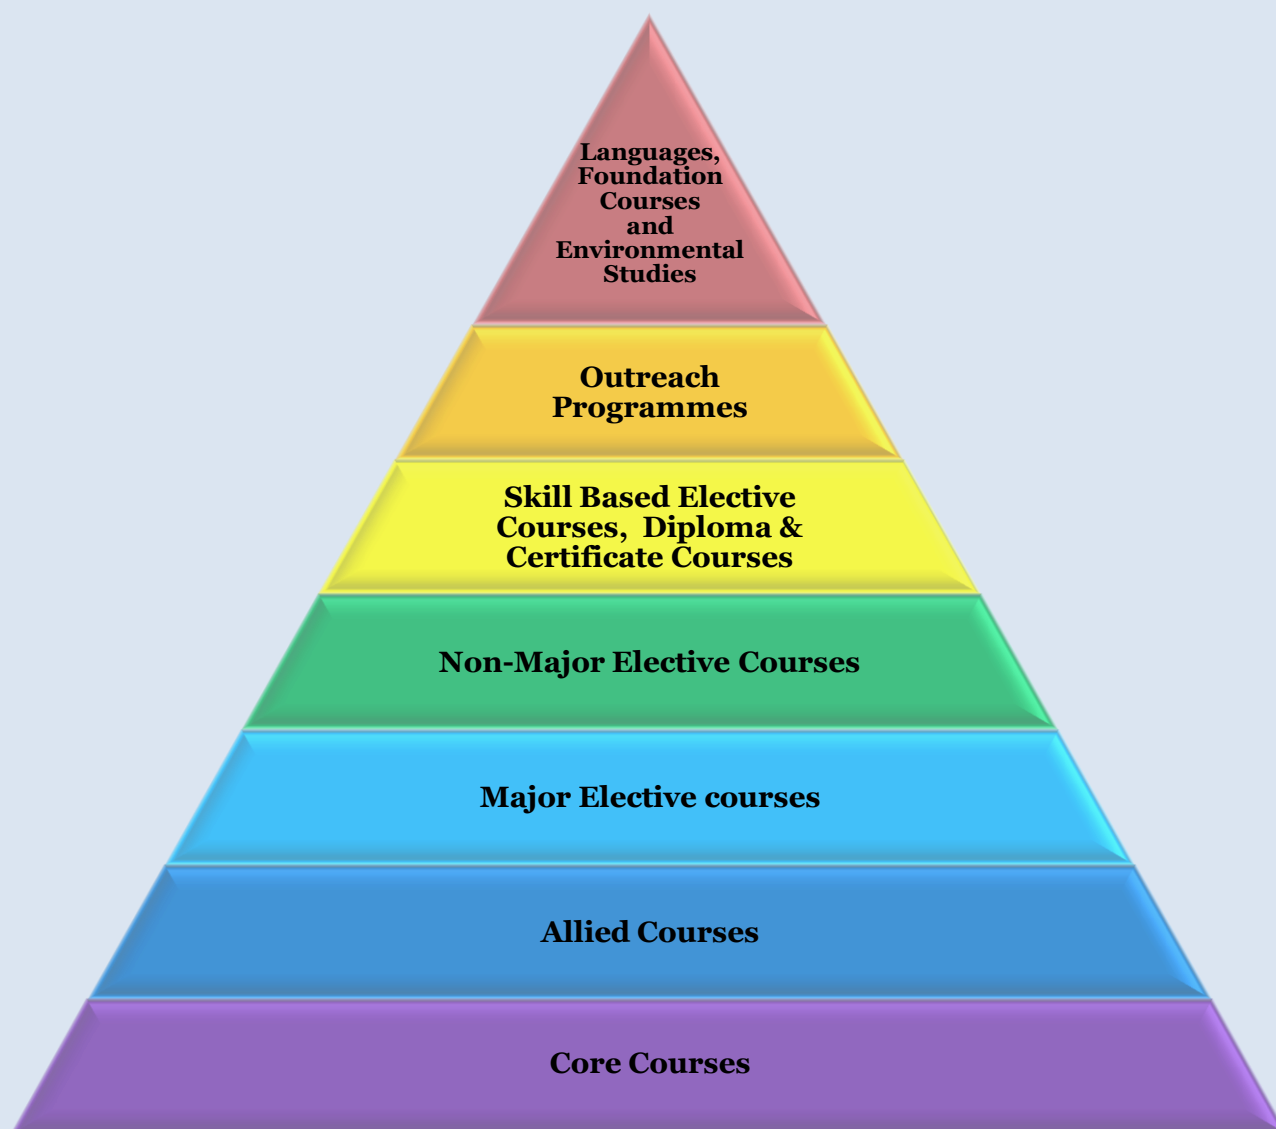

NEHRU MEMORIAL COLLEGE

(AUTONOMOUS)

NATIONALLY ACCREDITED WITH "A" GRADE BY NAAC

PUTHANAMPATTI, TRICHY- 621007

1.1.1 Cafeteria model of our Curriculum